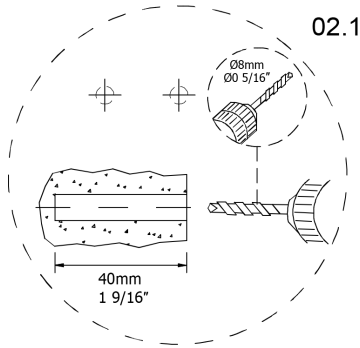

02.

BO-719

02.1