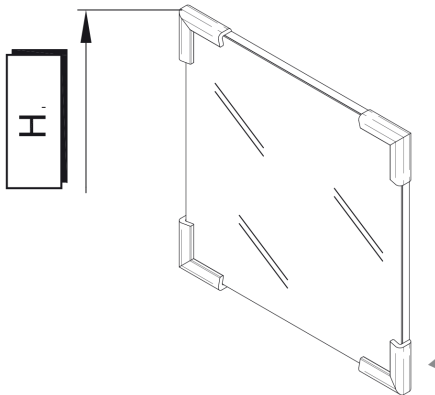

17/05/17

ESPEJOS/MIRRORS

144373

- **E** No retirar protecciones hasta que el espejo esté instalado
- **UK** NO TAKE OFF THE PROTECTIONS UNTIL THE MIRROR IS INSTALLED
- **D** Schutz nicht zurücksiehen, bis der Spiegel ist verpackt!
- **F** NE PAS RETIRER LA PROTECTION TANT QUE LE MIROIR N'EST PAS INSTALLÉ.
- **GR** ΜΗΝ ΑΦΑΙΡΕΙΤΕ ΤΑ ΠΡΟΣΤΑΤΕΥΤΙΚΑ ΜΕΧΡΙ ΤΗΝ ΤΟΠΟΘΕΤΗΣΗ ΤΟΥ ΚΑΘΡΕΠΤΗ
- **NL** Verwijder de protectie niet tot dat de spiegel is geïnstalleerd
- **H** A VÉDŐCSOMAGOLÁST A TÜKÖR FELHELYEZÉSÉIG KÉRJÜK MEGŐRIZNI
- **I** Non ritirare protezioni fino a che lo specchio sia installato
- **NO** Ikke fjern beskyttelsen før speilet er montert opp
- **RU** Не удалять элементы защиты до завершения установки зеркала
- **PL** Nie zdejmować zabezpieczenia dopóki lustro nie będzie zamontowane!!!