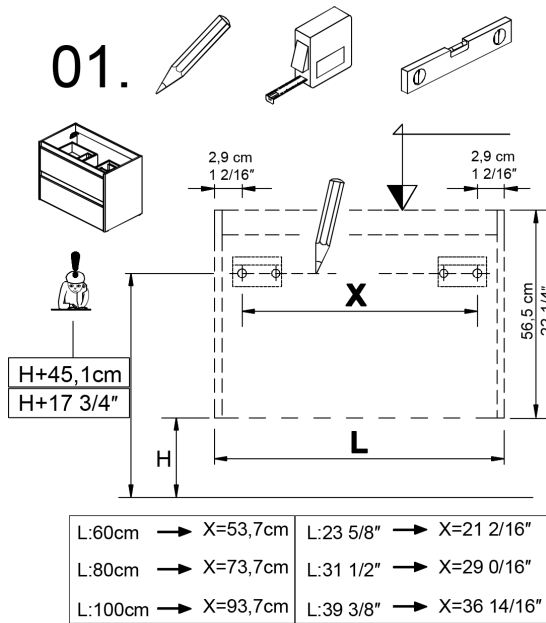

# Installation Instructions

60cm; 23 5/8"  
80cm; 31 1/2"  
100cm; 39 3/8"

90cm; 35 7/16"

120cm; 47 1/4"

120cm; 47 1/4"

60cm; 23 5/8"  
80cm; 31 1/2"  
100cm; 39 3/8"

BO-719

90cm; 35 7/16"

120cm; 47 1/4"

BO-719

120cm; 47 1/4"

BO-719

01.

Collection  
Installation  
Instructions

Model |  
Ambra

Dimensions Metric  
1 inch = 2.54 cm  
1 inch = 25.4 mm

## 03.

Collection  
Installation  
Instructions

Model |  
Mirror

Dimensions Metric  
1 inch = 2.54 cm  
1 inch = 25.4 mm

**WS<sup>®</sup>** BATH COLLECTIONS  
1051 Lea Drive - Colleagueville, PA 19426  
Tel. 215 513 9400 - Fax 610 831 0215  
[www.wsbathcollections.com](http://www.wsbathcollections.com) - [info@wsbathcollections.com](mailto:info@wsbathcollections.com)

## 07.

07.1

Collection  
Installation  
Instructions

Model |  
Mirror

Dimensions Metric  
1 inch = 2.54 cm  
1 inch = 25.4 mm

**WS**<sup>®</sup>  
BATH  
COLLECTIONS

1051 Lea Drive - Collegeville, PA 19426  
Tel. 215 513 9400 - Fax 610 831 0215  
[www.ws bathcollections.com](http://www.ws bathcollections.com) - [info@ws bathcollections.com](mailto:info@ws bathcollections.com)