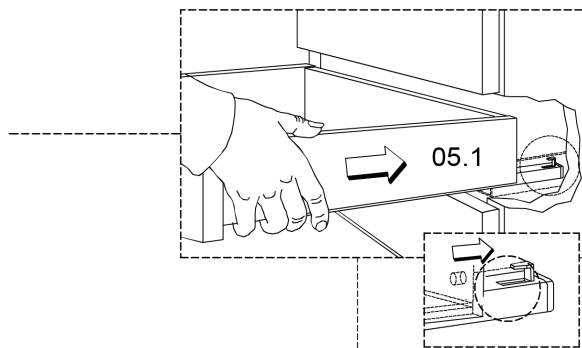

05.

06.

Collection
Installation
Instructions

Model |
Ambra

Dimensions Metric
1 inch = 2.54 cm
1 inch = 25.4 mm

WS®
BATH
COLLECTIONS

1051 Lea Drive - Collegeville, PA 19426
Tel. 215 513 9400 - Fax 610 831 0215
www.ws bathcollections.com - info@ws bathcollections.com