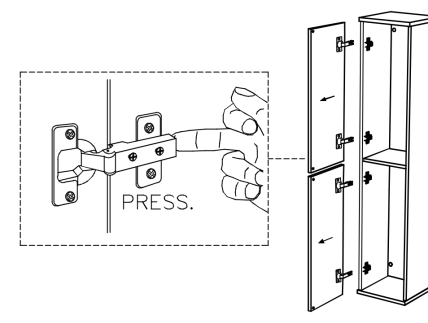

## 06.

Collection  
Installation  
Instructions

Model |  
Ambra

Dimensions Metric  
1 inch = 2.54 cm  
1 inch = 25.4 mm

**WS**®  
BATH  
COLLECTIONS

1051 Lea Drive - Collegeville, PA 19426  
Tel. 215 513 9400 - Fax 610 831 0215  
[www.ws bathcollections.com](http://www.ws bathcollections.com) - [info@ws bathcollections.com](mailto:info@ws bathcollections.com)

07.

90cm; 35 7/16"

120cm; 47 1/4"

Collection  
Installation  
Instructions

Model |  
Ambra

Dimensions Metric  
1 inch = 2.54 cm  
1 inch = 25.4 mm

**WS** BATH  
COLLECTIONS

1051 Lea Drive - Collegeville, PA 19426  
Tel. 215 513 9400 - Fax 610 831 0215  
[www.ws bathcollections.com](http://www.ws bathcollections.com) - [info@ws bathcollections.com](mailto:info@ws bathcollections.com)