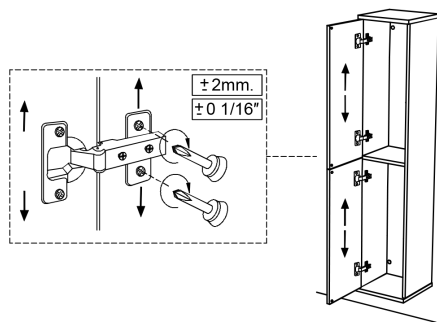

Dimensions Metric  
1 inch = 2.54 cm  
1 inch = 25.4 mm

**WS**<sup>®</sup>  
BATH  
COLLECTIONS

1051 Lea Drive - Collegeville, PA 19426  
Tel. 215 513 9400 - Fax 610 831 0215  
[www.ws bathcollections.com](http://www.ws bathcollections.com) - [info@ws bathcollections.com](mailto:info@ws bathcollections.com)

## 06.

Collection  
Installation  
Instructions

Model |  
Ambra

Dimensions Metric  
1 inch = 2.54 cm  
1 inch = 25.4 mm

**WS**®  
BATH  
COLLECTIONS

1051 Lea Drive - Collegeville, PA 19426  
Tel. 215 513 9400 - Fax 610 831 0215  
[www.ws bathcollections.com](http://www.ws bathcollections.com) - [info@ws bathcollections.com](mailto:info@ws bathcollections.com)

07.

90cm; 35 7/16"

120cm; 47 1/4"

Collection  
Installation  
Instructions

Model |  
Ambra

Dimensions Metric  
1 inch = 2.54 cm  
1 inch = 25.4 mm

**WS** BATH  
COLLECTIONS

1051 Lea Drive - Collegeville, PA 19426  
Tel. 215 513 9400 - Fax 610 831 0215  
[www.ws bathcollections.com](http://www.ws bathcollections.com) - [info@ws bathcollections.com](mailto:info@ws bathcollections.com)