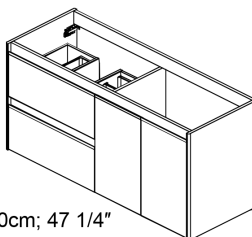

Dimensions Metric  
1 inch = 2.54 cm  
1 inch = 25.4 mm

**WS**<sup>®</sup>  
BATH  
COLLECTIONS

1051 Lea Drive - Collegeville, PA 19426  
Tel. 215 513 9400 - Fax 610 831 0215  
[www.ws bathcollections.com](http://www.ws bathcollections.com) - [info@ws bathcollections.com](mailto:info@ws bathcollections.com)

## 06.

Collection  
Installation  
Instructions

Model |  
Ambra

Dimensions Metric  
1 inch = 2.54 cm  
1 inch = 25.4 mm

**WS**®  
BATH  
COLLECTIONS

1051 Lea Drive - Collegeville, PA 19426  
Tel. 215 513 9400 - Fax 610 831 0215  
[www.ws bathcollections.com](http://www.ws bathcollections.com) - [info@ws bathcollections.com](mailto:info@ws bathcollections.com)

07.

90cm; 35 7/16"

120cm; 47 1/4"

Collection  
Installation  
Instructions

Model |  
Ambra

Dimensions Metric  
1 inch = 2.54 cm  
1 inch = 25.4 mm

**WS** BATH  
COLLECTIONS

1051 Lea Drive - Collegeville, PA 19426  
Tel. 215 513 9400 - Fax 610 831 0215  
[www.ws bathcollections.com](http://www.ws bathcollections.com) - [info@ws bathcollections.com](mailto:info@ws bathcollections.com)