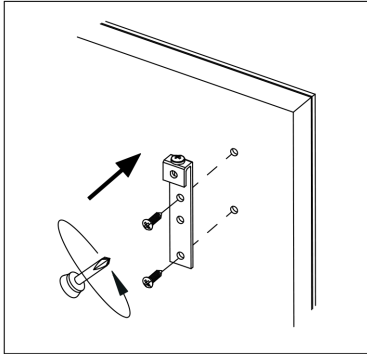

04.

04.1

04.2

05.

MIRROR $\leq$ 100cm
39 3/8"

MIRROR > 100cm
39 3/8"

06.

07.

Collection
Installation
Instructions

Model |
Mirror

Dimensions Metric
1 inch = 2.54 cm
1 inch = 25.4 mm

WS®
BATH
COLLECTIONS

1051 Lea Drive - Collegeville, PA 19426
Tel. 215 513 9400 - Fax 610 831 0215
www.ws bathcollections.com - info@ws bathcollections.com