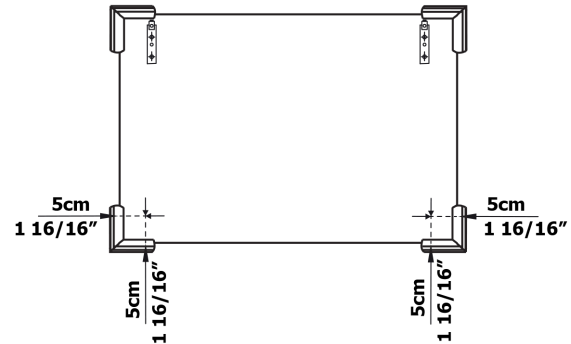

## 03.

Collection  
Installation  
Instructions

Model |  
Mirror

Dimensions Metric  
1 inch = 2.54 cm  
1 inch = 25.4 mm

**WS<sup>®</sup>** BATH COLLECTIONS  
1051 Lea Drive - Colleagueville, PA 19426  
Tel. 215 513 9400 - Fax 610 831 0215  
[www.wsbathcollections.com](http://www.wsbathcollections.com) - [info@wsbathcollections.com](mailto:info@wsbathcollections.com)

## 05.

MIRROR  $\leq$  100cm  
39 3/8"

MIRROR > 100cm  
39 3/8"

## 07.

07.1

Collection  
Installation  
Instructions

Model |  
Mirror

Dimensions Metric  
1 inch = 2.54 cm  
1 inch = 25.4 mm

**WS**<sup>®</sup>  
BATH  
COLLECTIONS

1051 Lea Drive - Collegeville, PA 19426  
Tel. 215 513 9400 - Fax 610 831 0215  
[www.ws bathcollections.com](http://www.ws bathcollections.com) - [info@ws bathcollections.com](mailto:info@ws bathcollections.com)