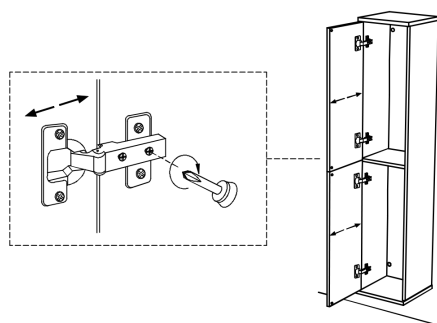

## 06.

Collection  
Installation  
Instructions

Model |  
Ambra

Dimensions Metric  
1 inch = 2.54 cm  
1 inch = 25.4 mm

**WS**®  
BATH  
COLLECTIONS

1051 Lea Drive - Collegeville, PA 19426  
Tel. 215 513 9400 - Fax 610 831 0215  
[www.ws bathcollections.com](http://www.ws bathcollections.com) - [info@ws bathcollections.com](mailto:info@ws bathcollections.com)

07.

90cm; 35 7/16"

120cm; 47 1/4"

Collection  
Installation  
Instructions

Model |  
Ambra

Dimensions Metric  
1 inch = 2.54 cm  
1 inch = 25.4 mm

**WS** BATH  
COLLECTIONS

1051 Lea Drive - Collegeville, PA 19426  
Tel. 215 513 9400 - Fax 610 831 0215  
[www.ws bathcollections.com](http://www.ws bathcollections.com) - [info@ws bathcollections.com](mailto:info@ws bathcollections.com)