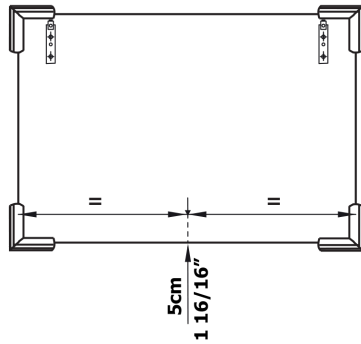

07.

90cm; 35 7/16"

120cm; 47 1/4"

Collection  
Installation  
Instructions

Model |  
Ambra

Dimensions Metric  
1 inch = 2.54 cm  
1 inch = 25.4 mm

**WS** BATH  
COLLECTIONS

1051 Lea Drive - Collegeville, PA 19426  
Tel. 215 513 9400 - Fax 610 831 0215  
[www.ws bathcollections.com](http://www.ws bathcollections.com) - [info@ws bathcollections.com](mailto:info@ws bathcollections.com)

## 03.

Collection  
Installation  
Instructions

Model |  
Mirror

Dimensions Metric  
1 inch = 2.54 cm  
1 inch = 25.4 mm

**WS<sup>®</sup>** BATH COLLECTIONS  
1051 Lea Drive - Colleagueville, PA 19426  
Tel. 215 513 9400 - Fax 610 831 0215  
[www.wsbathcollections.com](http://www.wsbathcollections.com) - [info@wsbathcollections.com](mailto:info@wsbathcollections.com)

## 05.

MIRROR  $\leq$  100cm  
39 3/8"

MIRROR > 100cm  
39 3/8"

## 07.

07.1

Collection  
Installation  
Instructions

Model |  
Mirror

Dimensions Metric  
1 inch = 2.54 cm  
1 inch = 25.4 mm

**WS**<sup>®</sup>  
BATH  
COLLECTIONS

1051 Lea Drive - Collegeville, PA 19426  
Tel. 215 513 9400 - Fax 610 831 0215  
[www.ws bathcollections.com](http://www.ws bathcollections.com) - [info@ws bathcollections.com](mailto:info@ws bathcollections.com)