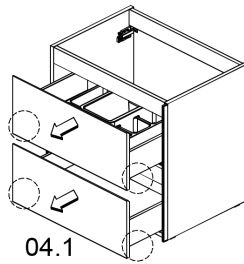

02.

BO-719

02.1

02.2

03.

03.1

03.3

03.2

03.3

03.2
± 1cm
± 0 6/16"

04.

04.1

04.2

04.3

04.4

04.5

Collection
Installation
Instructions

Model |
Ambra

Dimensions Metric
1 inch = 2.54 cm
1 inch = 25.4 mm

WS®
BATH
COLLECTIONS

1051 Lea Drive - Collegeville, PA 19426
Tel. 215 513 9400 - Fax 610 831 0215
www.ws bathcollections.com - info@ws bathcollections.com