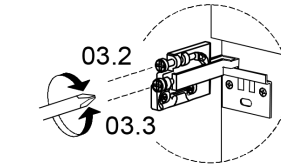

03.2

03.3

03.2
± 1cm
± 0 6/16"