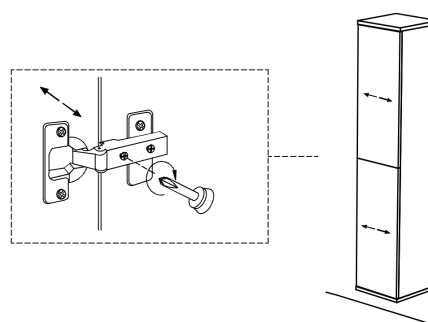

## 06.

Collection  
Installation  
Instructions

Model |  
Ambra

Dimensions Metric  
1 inch = 2.54 cm  
1 inch = 25.4 mm

**WS**®  
BATH  
COLLECTIONS

1051 Lea Drive - Collegeville, PA 19426  
Tel. 215 513 9400 - Fax 610 831 0215  
[www.ws bathcollections.com](http://www.ws bathcollections.com) - [info@ws bathcollections.com](mailto:info@ws bathcollections.com)

07.

90cm; 35 7/16"

120cm; 47 1/4"

Collection  
Installation  
Instructions

Model |  
Ambra

Dimensions Metric  
1 inch = 2.54 cm  
1 inch = 25.4 mm

**WS** BATH  
COLLECTIONS

1051 Lea Drive - Collegeville, PA 19426  
Tel. 215 513 9400 - Fax 610 831 0215  
[www.ws bathcollections.com](http://www.ws bathcollections.com) - [info@ws bathcollections.com](mailto:info@ws bathcollections.com)