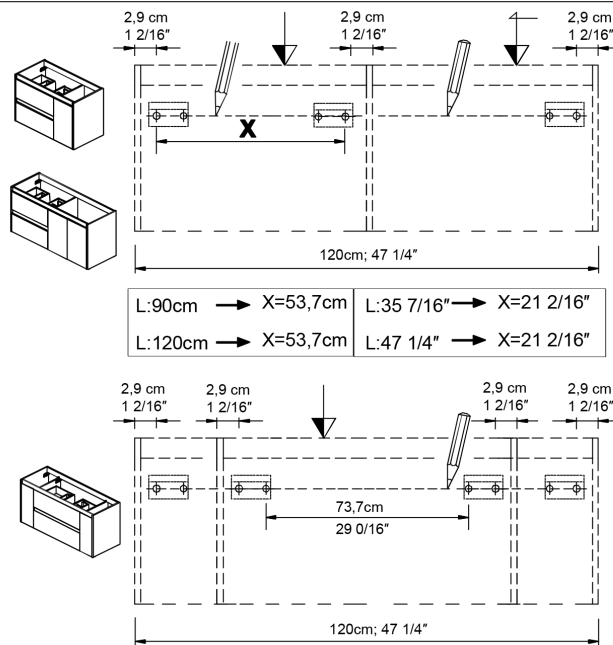

# Installation Instructions

60cm; 23 5/8"  
80cm; 31 1/2"  
100cm; 39 3/8"

90cm; 35 7/16"

120cm; 47 1/4"

120cm; 47 1/4"

60cm; 23 5/8"  
80cm; 31 1/2"  
100cm; 39 3/8"

BO-719

90cm; 35 7/16"

120cm; 47 1/4"

BO-719

120cm; 47 1/4"

BO-719

01.

Collection  
Installation  
Instructions

Model |  
Ambra

Dimensions Metric  
1 inch = 2.54 cm  
1 inch = 25.4 mm

## 03.

Collection  
Installation  
Instructions

Model |  
Mirror

Dimensions Metric  
1 inch = 2.54 cm  
1 inch = 25.4 mm

**WS<sup>®</sup>** BATH COLLECTIONS  
1051 Lea Drive - Colleagueville, PA 19426  
Tel. 215 513 9400 - Fax 610 831 0215  
[www.wsbathcollections.com](http://www.wsbathcollections.com) - [info@wsbathcollections.com](mailto:info@wsbathcollections.com)

## 07.

07.1

Collection  
Installation  
Instructions

Model |  
Mirror

Dimensions Metric  
1 inch = 2.54 cm  
1 inch = 25.4 mm

**WS**<sup>®</sup>  
BATH  
COLLECTIONS

1051 Lea Drive - Collegeville, PA 19426  
Tel. 215 513 9400 - Fax 610 831 0215  
[www.ws bathcollections.com](http://www.ws bathcollections.com) - [info@ws bathcollections.com](mailto:info@ws bathcollections.com)