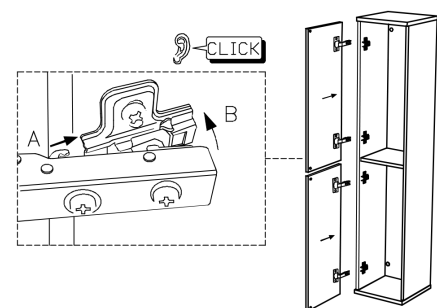

## 06.

Collection  
Installation  
Instructions

Model |  
Ambra

Dimensions Metric  
1 inch = 2.54 cm  
1 inch = 25.4 mm

**WS**®  
BATH  
COLLECTIONS

1051 Lea Drive - Collegeville, PA 19426  
Tel. 215 513 9400 - Fax 610 831 0215  
[www.ws bathcollections.com](http://www.ws bathcollections.com) - [info@ws bathcollections.com](mailto:info@ws bathcollections.com)

07.

90cm; 35 7/16"

120cm; 47 1/4"

Collection  
Installation  
Instructions

Model |  
Ambra

Dimensions Metric  
1 inch = 2.54 cm  
1 inch = 25.4 mm

**WS** BATH  
COLLECTIONS

1051 Lea Drive - Collegeville, PA 19426  
Tel. 215 513 9400 - Fax 610 831 0215  
[www.ws bathcollections.com](http://www.ws bathcollections.com) - [info@ws bathcollections.com](mailto:info@ws bathcollections.com)