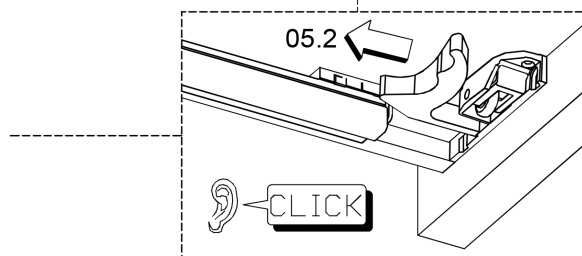

05.

06.

Collection
Installation
Instructions

Model |
Ambra

Dimensions Metric
1 inch = 2.54 cm
1 inch = 25.4 mm

WS®
BATH
COLLECTIONS

1051 Lea Drive - Collegeville, PA 19426
Tel. 215 513 9400 - Fax 610 831 0215
www.ws bathcollections.com - info@ws bathcollections.com