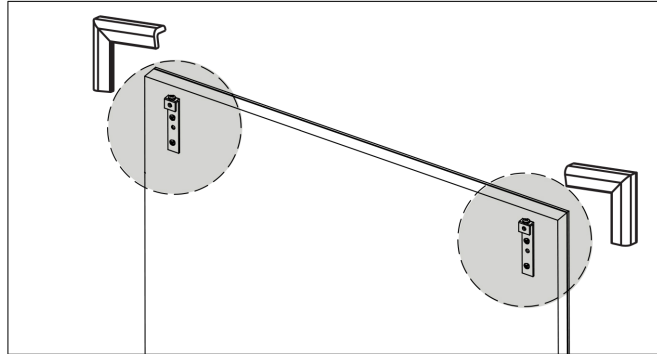

04.

04.1

04.2

05.

MIRROR $\leq$ 100cm
39 3/8"

MIRROR > 100cm
39 3/8"

06.

07.

Collection
Installation
Instructions

Model |
Mirror

Dimensions Metric
1 inch = 2.54 cm
1 inch = 25.4 mm

WS®
BATH
COLLECTIONS

1051 Lea Drive - Collegeville, PA 19426
Tel. 215 513 9400 - Fax 610 831 0215
www.ws bathcollections.com - info@ws bathcollections.com