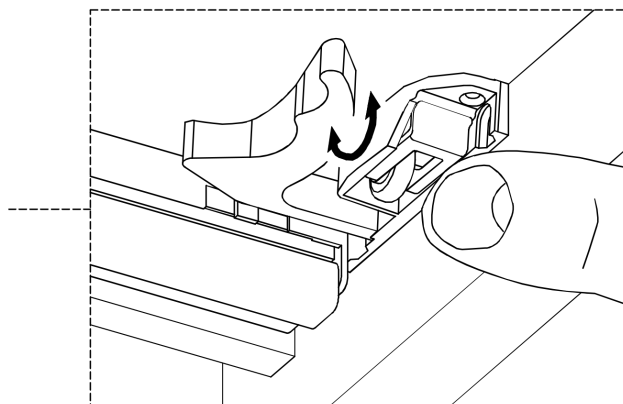

06.

Collection
Installation
Instructions

Model |
Ambra

Dimensions Metric
1 inch = 2.54 cm
1 inch = 25.4 mm

WS®
BATH
COLLECTIONS

1051 Lea Drive - Collegeville, PA 19426
Tel. 215 513 9400 - Fax 610 831 0215
www.ws bathcollections.com - info@ws bathcollections.com