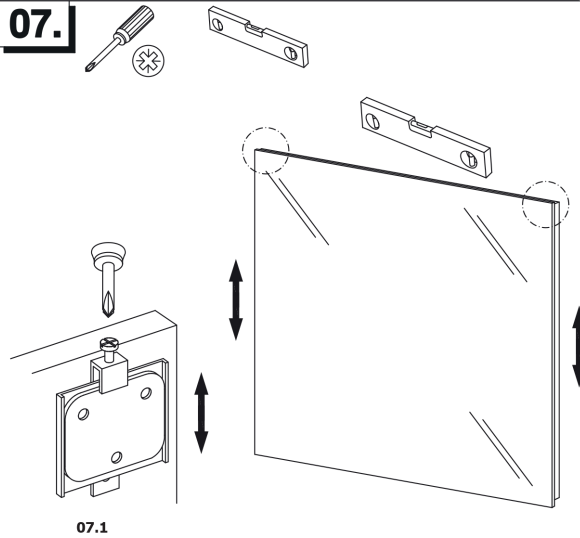

## 05.

MIRROR  $\leq$  100cm  
39 3/8"

MIRROR > 100cm  
39 3/8"

## 07.

07.1

Collection  
Installation  
Instructions

Model |  
Mirror

Dimensions Metric  
1 inch = 2.54 cm  
1 inch = 25.4 mm

**WS**<sup>®</sup>  
BATH  
COLLECTIONS

1051 Lea Drive - Collegeville, PA 19426  
Tel. 215 513 9400 - Fax 610 831 0215  
[www.ws bathcollections.com](http://www.ws bathcollections.com) - [info@ws bathcollections.com](mailto:info@ws bathcollections.com)