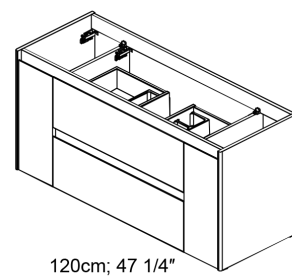

# Installation Instructions

60cm; 23 5/8"  
80cm; 31 1/2"  
100cm; 39 3/8"

90cm; 35 7/16"

120cm; 47 1/4"

120cm; 47 1/4"

60cm; 23 5/8"  
80cm; 31 1/2"  
100cm; 39 3/8"

BO-719

90cm; 35 7/16"

120cm; 47 1/4"

BO-719

120cm; 47 1/4"

BO-719

01.

Collection  
Installation  
Instructions

Model |  
Ambra

Dimensions Metric  
1 inch = 2.54 cm  
1 inch = 25.4 mm

## 03.

Collection  
Installation  
Instructions

Model |  
Mirror

Dimensions Metric  
1 inch = 2.54 cm  
1 inch = 25.4 mm

**WS<sup>®</sup>** BATH COLLECTIONS  
1051 Lea Drive - Colleagueville, PA 19426  
Tel. 215 513 9400 - Fax 610 831 0215  
[www.wsbathcollections.com](http://www.wsbathcollections.com) - [info@wsbathcollections.com](mailto:info@wsbathcollections.com)

## 07.

07.1

Collection  
Installation  
Instructions

Model |  
Mirror

Dimensions Metric  
1 inch = 2.54 cm  
1 inch = 25.4 mm

**WS**<sup>®</sup>  
BATH  
COLLECTIONS

1051 Lea Drive - Collegeville, PA 19426  
Tel. 215 513 9400 - Fax 610 831 0215  
[www.ws bathcollections.com](http://www.ws bathcollections.com) - [info@ws bathcollections.com](mailto:info@ws bathcollections.com)