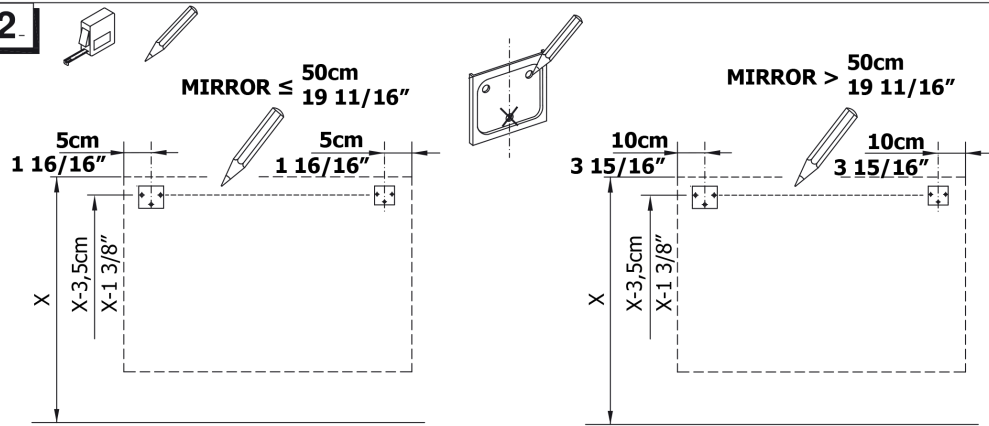

## 06.

Collection  
Installation  
Instructions

Model |  
Ambra

Dimensions Metric  
1 inch = 2.54 cm  
1 inch = 25.4 mm

**WS**®  
BATH  
COLLECTIONS

1051 Lea Drive - Collegeville, PA 19426  
Tel. 215 513 9400 - Fax 610 831 0215  
[www.ws bathcollections.com](http://www.ws bathcollections.com) - [info@ws bathcollections.com](mailto:info@ws bathcollections.com)

07.

90cm; 35 7/16"

120cm; 47 1/4"

Collection  
Installation  
Instructions

Model |  
Ambra

Dimensions Metric  
1 inch = 2.54 cm  
1 inch = 25.4 mm

**WS** BATH  
COLLECTIONS

1051 Lea Drive - Collegeville, PA 19426  
Tel. 215 513 9400 - Fax 610 831 0215  
[www.ws bathcollections.com](http://www.ws bathcollections.com) - [info@ws bathcollections.com](mailto:info@ws bathcollections.com)

## 03.

Collection  
Installation  
Instructions

Model |  
Mirror

Dimensions Metric  
1 inch = 2.54 cm  
1 inch = 25.4 mm

**WS<sup>®</sup>** BATH COLLECTIONS  
1051 Lea Drive - Colleagueville, PA 19426  
Tel. 215 513 9400 - Fax 610 831 0215  
[www.wsbathcollections.com](http://www.wsbathcollections.com) - [info@wsbathcollections.com](mailto:info@wsbathcollections.com)