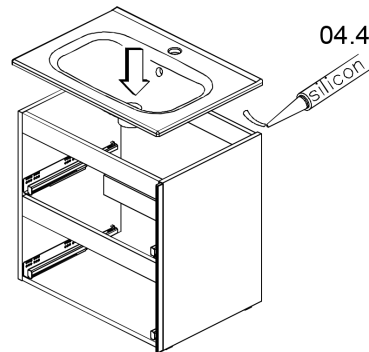

04.4

04.5

Collection
Installation
Instructions

Model |
Ambra

Dimensions Metric
1 inch = 2.54 cm
1 inch = 25.4 mm

WS®
BATH
COLLECTIONS

1051 Lea Drive - Collegeville, PA 19426
Tel. 215 513 9400 - Fax 610 831 0215
www.ws bathcollections.com - info@ws bathcollections.com