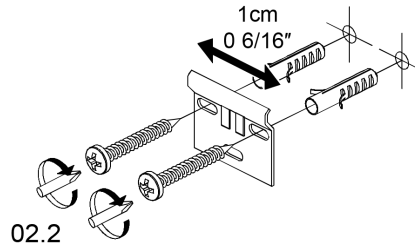

02.

BO-719

02.1

02.2

03.

03.1

03.3

03.2

03.3

03.2
± 1cm
± 0 6/16"

04.

04.1

04.2

04.3

04.4

04.5

Collection
Installation
Instructions

Model |
Ambra

Dimensions Metric
1 inch = 2.54 cm
1 inch = 25.4 mm

WS®
BATH
COLLECTIONS

1051 Lea Drive - Collegeville, PA 19426
Tel. 215 513 9400 - Fax 610 831 0215
www.ws bathcollections.com - info@ws bathcollections.com