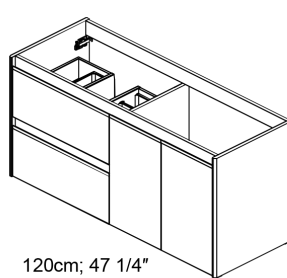

# Installation Instructions

60cm; 23 5/8"  
80cm; 31 1/2"  
100cm; 39 3/8"

90cm; 35 7/16"

120cm; 47 1/4"

120cm; 47 1/4"

60cm; 23 5/8"  
80cm; 31 1/2"  
100cm; 39 3/8"

BO-719

90cm; 35 7/16"

120cm; 47 1/4"

BO-719

120cm; 47 1/4"

BO-719

01.

Collection  
Installation  
Instructions

Model |  
Ambra

Dimensions Metric  
1 inch = 2.54 cm  
1 inch = 25.4 mm

## 03.

Collection  
Installation  
Instructions

Model |  
Mirror

Dimensions Metric  
1 inch = 2.54 cm  
1 inch = 25.4 mm

**WS<sup>®</sup>** BATH COLLECTIONS  
1051 Lea Drive - Colleagueville, PA 19426  
Tel. 215 513 9400 - Fax 610 831 0215  
[www.wsbathcollections.com](http://www.wsbathcollections.com) - [info@wsbathcollections.com](mailto:info@wsbathcollections.com)

## 07.

07.1

Collection  
Installation  
Instructions

Model |  
Mirror

Dimensions Metric  
1 inch = 2.54 cm  
1 inch = 25.4 mm

**WS**<sup>®</sup>  
BATH  
COLLECTIONS

1051 Lea Drive - Collegeville, PA 19426  
Tel. 215 513 9400 - Fax 610 831 0215  
[www.ws bathcollections.com](http://www.ws bathcollections.com) - [info@ws bathcollections.com](mailto:info@ws bathcollections.com)